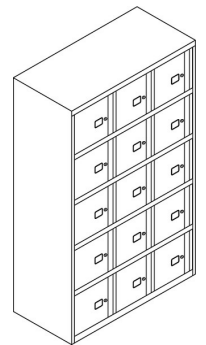

SystemFile™ Lodges

SystemFile™ Lodges are the newest addition to the extensive SystemFile™ range. Designed as a high-density storage option for personal use - the 1000mm wide carcass can accommodate three rows of lockers - each compartment can be locked independently. The ergonomic swan-neck handle is just one example of how SystemFile™ Lodges have been designed to integrate seamlessly with all other products within the range.

SYL0830LS2JA

SYL0834LSA2B

SYL0840LS3JA

SYL0850LS3J2A

SYL0860LS5B

SYL1030LT2JA

SYL1034LSA2B

SYL1034LTA2B

SYL1040LS3JA

SYL1040LT3JA

SYL1050LS3J2A

SYL1050LT3J2A

SYL1060LS5B

SYL1060LT5B

Product Code	Description	Height (mm)	Width (mm)	Depth (mm)
SYL0830LS2JA	SystemFile™ Lodge	997 - 1021	800	470
SYL0834LSA2B	SystemFile™ Lodge	1149-1173mm	800	470
SYL0840LS3JA	SystemFile™ Lodge	1301-1325mm	800	470
SYL0850LS3J2A	SystemFile™ Lodge	1643-1667mm	800	470
SYL0860LS5B	SystemFile™ Lodge	1947-1971mm	800	470
SYL1030LS2JA	SystemFile™ Lodge	997 - 1021	1,000	470
SYL1030LT2JA	SystemFile™ Lodge	997 - 1021	1,000	470
SYL1034LSA2B	SystemFile™ Lodge	1149-1173mm	1,000	470
SYL1034LTA2B	SystemFile™ Lodge	1149-1173mm	1,000	470
SYL1040LS3JA	SystemFile™ Lodge	1301-1325mm	1,000	470
SYL1040LT3JA	SystemFile™ Lodge	1301-1325mm	1,000	470
SYL1050LS3J2A	SystemFile™ Lodge	1643-1667mm	1,000	470
SYL1050LT3J2A	SystemFile™ Lodge	1643-1667mm	1,000	470
SYL1060LS5B	SystemFile™ Lodge	1947-1971mm	1,000	470
SYL1060LT5B	SystemFile™ Lodge	1947-1971mm	1,000	470