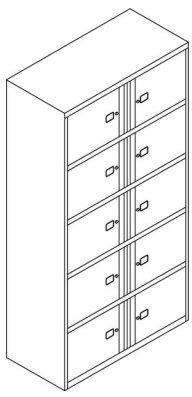

SYL1040LS3JA

SYL1040LT3JA

SYL1050LS3J2A

SYL1050LT3J2A

SYL1060LS5B

SYL1060LT5B

Product Code	Description	Height (mm)	Width (mm)	Depth (mm)
SYL0830LS2JA	SystemFile™ Lodge	997 - 1021	800	470
SYL0834LSA2B	SystemFile™ Lodge	1149-1173mm	800	470
SYL0840LS3JA	SystemFile™ Lodge	1301-1325mm	800	470
SYL0850LS3J2A	SystemFile™ Lodge	1643-1667mm	800	470
SYL0860LS5B	SystemFile™ Lodge	1947-1971mm	800	470
SYL1030LS2JA	SystemFile™ Lodge	997 - 1021	1,000	470
SYL1030LT2JA	SystemFile™ Lodge	997 - 1021	1,000	470
SYL1034LSA2B	SystemFile™ Lodge	1149-1173mm	1,000	470
SYL1034LTA2B	SystemFile™ Lodge	1149-1173mm	1,000	470
SYL1040LS3JA	SystemFile™ Lodge	1301-1325mm	1,000	470
SYL1040LT3JA	SystemFile™ Lodge	1301-1325mm	1,000	470
SYL1050LS3J2A	SystemFile™ Lodge	1643-1667mm	1,000	470
SYL1050LT3J2A	SystemFile™ Lodge	1643-1667mm	1,000	470
SYL1060LS5B	SystemFile™ Lodge	1947-1971mm	1,000	470
SYL1060LT5B	SystemFile™ Lodge	1947-1971mm	1,000	470

- Carcase heights from 695 mm to 1950mm
- Carcase widths 800 & 1000mm (and 1200mm in tambours)
- Drawers have file bars and cross rails for side to side or front to back filing of A4 and foolscap
- All units have height adjustable feet.