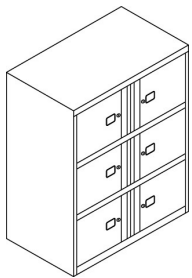

SYL0830LS2JA