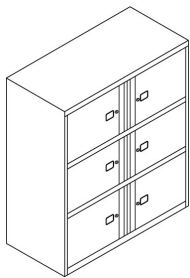

SYL0834LSA2B