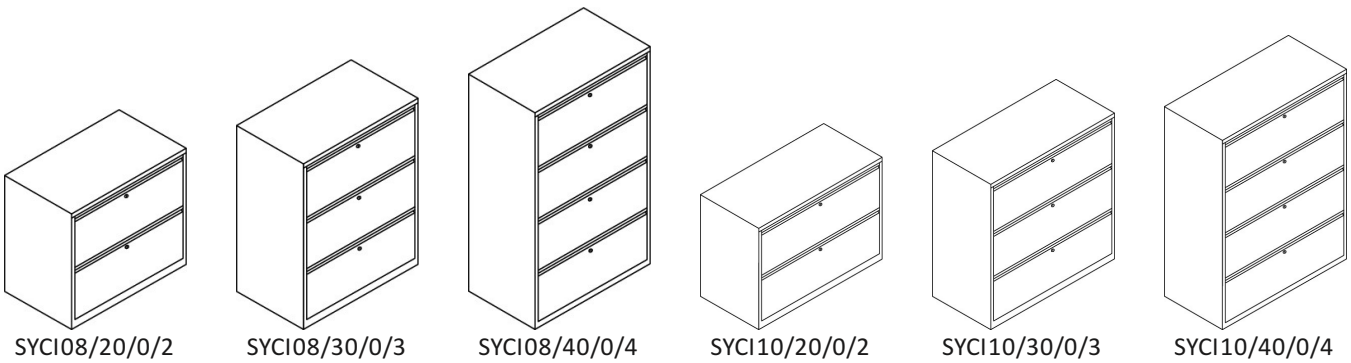

Product Code	Description	Height (mm)	Width (mm)	Depth (mm)
SYT12/2.*	Systemfile tambour cupboard	693-717	1,200	470
SYT12/3.*	Systemfile tambour cupboard	997-1021	1,200	470
SYT12/34.*	Systemfile tambour cupboard	1149-1173	1,200	470
SYT12/4.*	Systemfile tambour cupboard	1301-1325	1,200	470
SYT12/43.*	Systemfile tambour cupboard	1415-1439	1,200	470
SYT12/50.*	Systemfile tambour cupboard	1643-1667	1,200	470
SYT12/54.*	Systemfile tambour cupboard	1795-1819	1,200	470
SYT12/6.*	Systemfile tambour cupboard	1947-1971	1,200	470

SystemFile™ Coat Cupboards

Complementary SystemFile™ coat cupboards are available at selected heights and widths and feature ventilated doors. Coat cupboards are supplied complete with shelf and coat rail. Adjustable levelling feet fitted as standard.

SYD10/6/C

Product Code	Description	Height (mm)	Width (mm)	Depth (mm)
SYD10/6/C	Systemfile coat cupboard	1947-1971	1,000	600

2015-06-03

SystemFile™ Combination Units, Individually Locking Drawers

SystemFile™ Combination Units, available at selected heights and widths and featuring individually locking drawers for flexibility. All drawers include file bars and cross rails as required. Adjustable levelling feet fitted as standard.