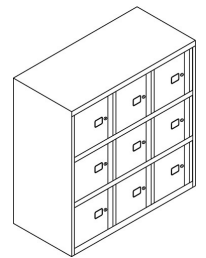

SystemFile™ Lodges

SystemFile™ Lodges are the newest addition to the extensive SystemFile™ range. Designed as a high-density storage option for personal use - the 1000mm wide carcass can accommodate three rows of lockers - each compartment can be locked independently. The ergonomic swan-neck handle is just one example of how SystemFile™ Lodges have been designed to integrate seamlessly with all other products within the range.

SYL0830LS2JA

SYL0834LSA2B

SYL0840LS3JA

SYL0850LS3J2A

SYL0860LS5B

SYL1030LT2JA

SYL1034LSA2B

SYL1034LTA2B

SYL1040LS3JA

SYL1040LT3JA

SYL1050LS3J2A

SYL1050LT3J2A

SYL1060LS5B

SYL1060LT5B

Product Code	Description	Height (mm)	Width (mm)	Depth (mm)
SYL0830LS2JA	SystemFile™ Lodge	997 - 1021	800	470
SYL0834LSA2B	SystemFile™ Lodge	1149-1173mm	800	470
SYL0840LS3JA	SystemFile™ Lodge	1301-1325mm	800	470
SYL0850LS3J2A	SystemFile™ Lodge	1643-1667mm	800	470
SYL0860LS5B	SystemFile™ Lodge	1947-1971mm	800	470
SYL1030LS2JA	SystemFile™ Lodge	997 - 1021	1,000	470
SYL1030LT2JA	SystemFile™ Lodge	997 - 1021	1,000	470
SYL1034LSA2B	SystemFile™ Lodge	1149-1173mm	1,000	470
SYL1034LTA2B	SystemFile™ Lodge	1149-1173mm	1,000	470
SYL1040LS3JA	SystemFile™ Lodge	1301-1325mm	1,000	470
SYL1040LT3JA	SystemFile™ Lodge	1301-1325mm	1,000	470
SYL1050LS3J2A	SystemFile™ Lodge	1643-1667mm	1,000	470
SYL1050LT3J2A	SystemFile™ Lodge	1643-1667mm	1,000	470
SYL1060LS5B	SystemFile™ Lodge	1947-1971mm	1,000	470
SYL1060LT5B	SystemFile™ Lodge	1947-1971mm	1,000	470