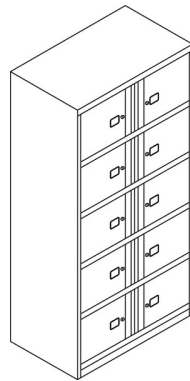

SYL0850LS3J2A