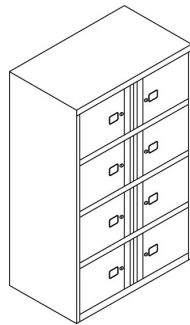

SYL0840LS3JA