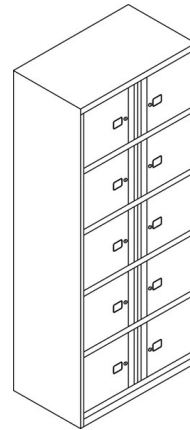

SystemFile™ Lodges

SystemFile™ Lodges are the newest addition to the extensive SystemFile™ range. Designed as a high-density storage option for personal use - the 1000mm wide carcass can accommodate three rows of lockers - each compartment can be locked independently. The ergonomic swan-neck handle is just one example of how SystemFile™ Lodges have been designed to integrate seamlessly with all other products within the range.

SYL0830LS2JA

SYL0834LSA2B

SYL0840LS3JA

SYL0850LS3J2A

SYL0860LS5B

SYL1030LT2JA

SYL1034LSA2B

SYL1034LTA2B

SYL1040LS3JA

SYL1040LT3JA

SYL1050LS3J2A

SYL1050LT3J2A

SYL1060LS5B

SYL1060LT5B

Product Code	Description	Height (mm)	Width (mm)	Depth (mm)
SYL0830LS2JA	SystemFile™ Lodge	997 - 1021	800	470
SYL0834LSA2B	SystemFile™ Lodge	1149-1173mm	800	470
SYL0840LS3JA	SystemFile™ Lodge	1301-1325mm	800	470
SYL0850LS3J2A	SystemFile™ Lodge	1643-1667mm	800	470
SYL0860LS5B	SystemFile™ Lodge	1947-1971mm	800	470
SYL1030LS2JA	SystemFile™ Lodge	997 - 1021	1,000	470
SYL1030LT2JA	SystemFile™ Lodge	997 - 1021	1,000	470
SYL1034LSA2B	SystemFile™ Lodge	1149-1173mm	1,000	470
SYL1034LTA2B	SystemFile™ Lodge	1149-1173mm	1,000	470
SYL1040LS3JA	SystemFile™ Lodge	1301-1325mm	1,000	470
SYL1040LT3JA	SystemFile™ Lodge	1301-1325mm	1,000	470
SYL1050LS3J2A	SystemFile™ Lodge	1643-1667mm	1,000	470
SYL1050LT3J2A	SystemFile™ Lodge	1643-1667mm	1,000	470
SYL1060LS5B	SystemFile™ Lodge	1947-1971mm	1,000	470
SYL1060LT5B	SystemFile™ Lodge	1947-1971mm	1,000	470

- Carcase heights from 695 mm to 1950mm
- Carcase widths 800 & 1000mm (and 1200mm in tambours)
- Drawers have file bars and cross rails for side to side or front to back filing of A4 and foolscap
- All units have height adjustable feet.