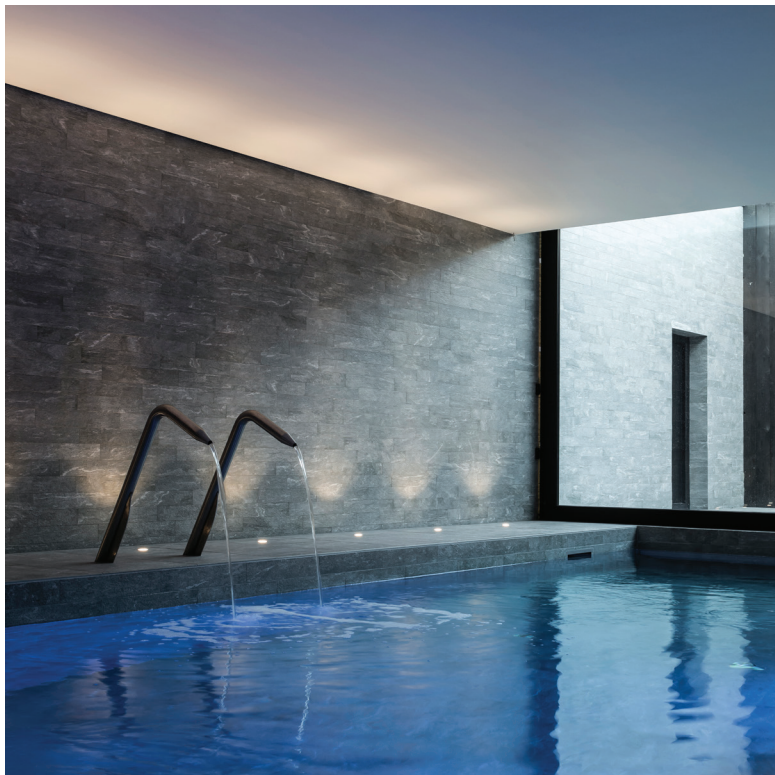

703lm / 6,2W

WITH TRIM

LOGIC R A
Ø110 / 11°-30°-55°
FINISH ANO & B

LOGIC R A
WALLWASH / SBL
Ø110
FINISH ANO & B

LOGIC S
110x110 / 11°-30°-55°
FINISH ANO

703lm / 6,2W

The uplight effect of the Logic serves to enhance the architectural character of your project and landscape. Thanks to its multiple **reflector options** Logic can be used to accentuate trees or sculptures, but also to uplight facades or large garden features, to create a sense of depth or indicate the right direction along paths and driveways.

WALLWASH

The latest addition to the Logic range is the Wallwash version, available in alu grey or black aluminium housing.

These Logic versions provide an asymmetrical light distribution for a wallwashing effect, making it possible to illuminate a vertical surface (e.g. façade)