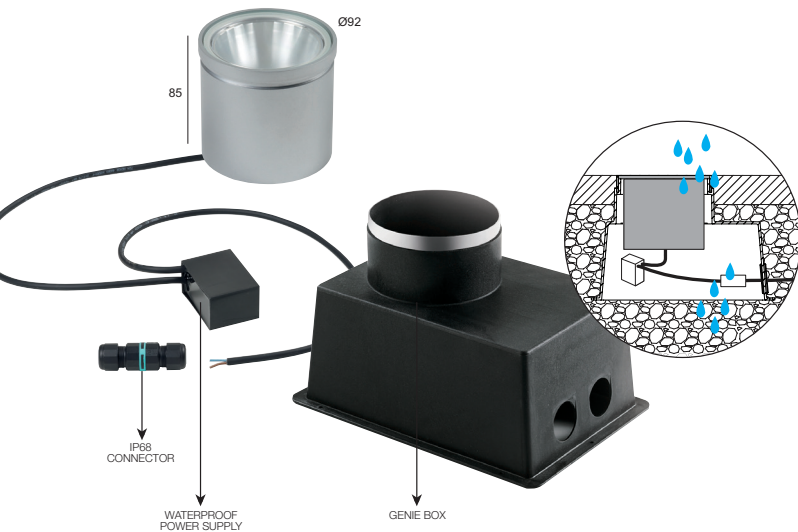

703lm / 6,2W

WITH TRIM

LOGIC R A
Ø110 / 11°-30°-55°
FINISH ANO & B

LOGIC R A
WALLWASH / SBL
Ø110
FINISH ANO & B

LOGIC S
110x110 / 11°-30°-55°
FINISH ANO

703lm / 6,2W

The uplight effect of the Logic serves to enhance the architectural character of your project and landscape. Thanks to its multiple **reflector options** Logic can be used to accentuate trees or sculptures, but also to uplight facades or large garden features, to create a sense of depth or indicate the right direction along paths and driveways.

Glass is glued by robot for optimum precision.

Logic is potted with 2 component substances to make the luminaire IP67.

Installation is facilitated thanks to the incorporated **watertight power supply** in the supply cable, and the **waterproof (IP68) connector** to connect directly to the mains. As the Logic fits in Delta Light's standard **Genie Box** you can now easily swap your Genie 90 dichroic ground spot with this new LED version.

WALLWASH

The latest addition to the Logic range is the Wallwash version, available in alu grey or black aluminium housing.

These Logic versions provide an asymmetrical light distribution for a wallwashing effect, making it possible to illuminate a vertical surface (e.g. façade)