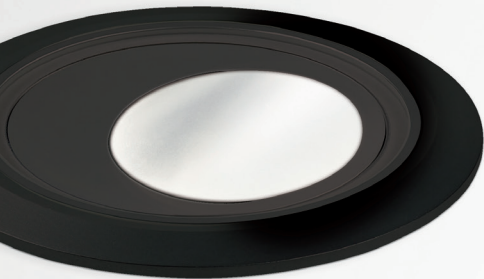

Glass is glued by robot for optimum precision.

Logic is potted with 2 component substances to make the luminaire IP67.

Installation is facilitated thanks to the incorporated **watertight power supply** in the supply cable, and the **waterproof (IP68) connector** to connect directly to the mains. As the Logic fits in Delta Light's standard **Genie Box** you can now easily swap your Genie 90 dichroic ground spot with this new LED version.

WALLWASH

The latest addition to the Logic range is the Wallwash version, available in alu grey or black aluminium housing.

These Logic versions provide an asymmetrical light distribution for a wallwashing effect, making it possible to illuminate a vertical surface (e.g. façade)