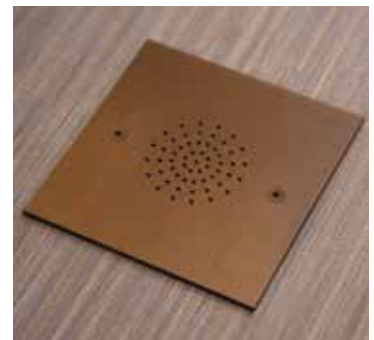

True Edge Bronze Antique Sounder

Bespoke

Coordinate your projects with:

- Sounders
- HDMI sockets
- Entry / alarms / panic buttons
- Lighting control plates
- Shaver sockets
- Card switches
- Floor sockets
- Architrave switches and more