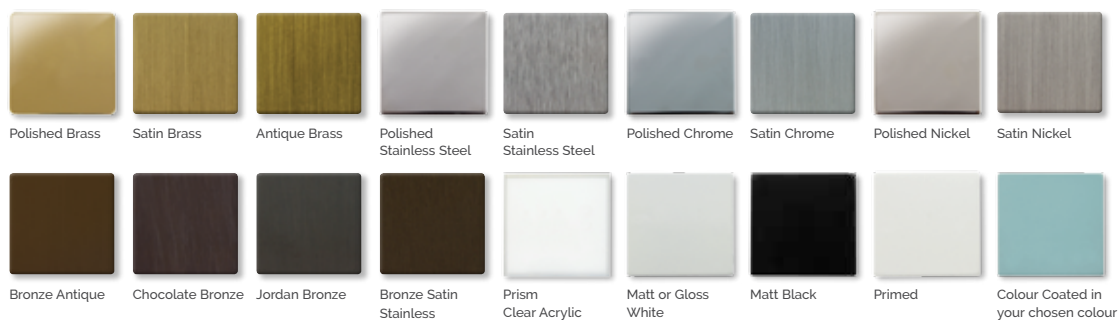

Standard finishes

Finishes are a representation only and may vary due to printing processes. Bronze and Antique finishes can vary from batch to batch due to hand finishing processes. **Tel 01424 858060 to order a swatch.**