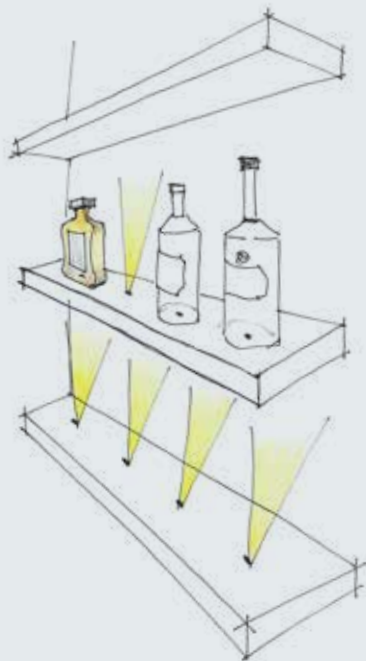

Mini Diro

Miniaturisation

The **Mini Diro** range embodies our ongoing quest towards miniaturisation of luminaires. This unobtrusive and extremely petite downlighter strikes a perfect balance between size and luminous flux, resulting in clean sightlines and minimal appearance. The Mini Diro is the ideal solution for projects wherever the luminaire design is not supposed to dominate the interior design.

Full focus on the light instead of the luminaire

Clean sightlines and minimal appearance

Trimless or trim finish

Multiple application and installation options

Mini Diko Trimmer

This 25mm diameter pinhole luminaire with trimless finishing vanishes in its surroundings. The deep recessed positioning of the led guarantees minimal glare.

Mini Diko R/S

Round or square luminaire with minimal appearance, available in black or white finish.

Mini Diro.

A compact tube that
can be completely in
or out of the ceiling.

The minimal appearance of the **Mini Diro** range can be complemented with the **Flac** suspension. An extremely flat white disk with an opening in the middle from which the light emanates in a 15° beam. On the top of the disk a LED cluster provides a powerful up-lighting effect.