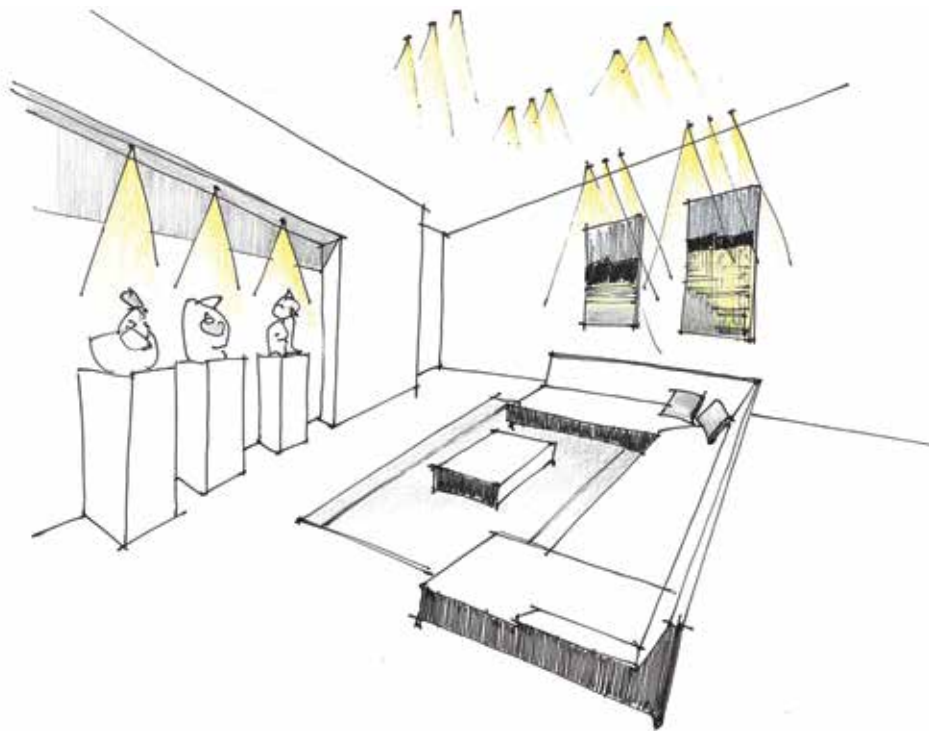

Mini Diro

Miniaturisation

The **Mini Diro** range embodies our ongoing quest towards miniaturisation of luminaires. This unobtrusive and extremely petite downlighter strikes a perfect balance between size and luminous flux, resulting in clean sightlines and minimal appearance. The Mini Diro is the ideal solution for projects wherever the luminaire design is not supposed to dominate the interior design.

Full focus on the light instead of the luminaire

Clean sightlines and minimal appearance

Trimless or trim finish

Multiple application and installation options

Mini Diko Trimmer

This 25mm diameter pinhole luminaire with trimless finishing vanishes in its surroundings. The deep recessed positioning of the led guarantees minimal glare.

Mini Diko R/S

Round or square luminaire with minimal appearance, available in black or white finish.

Mini Diro.

A compact tube that
can be completely in
or out of the ceiling.

The minimal appearance of the **Mini Diro** range can be complemented with the **Flac** suspension. An extremely flat white disk with an opening in the middle from which the light emanates in a 15° beam. On the top of the disk a LED cluster provides a powerful up-lighting effect.