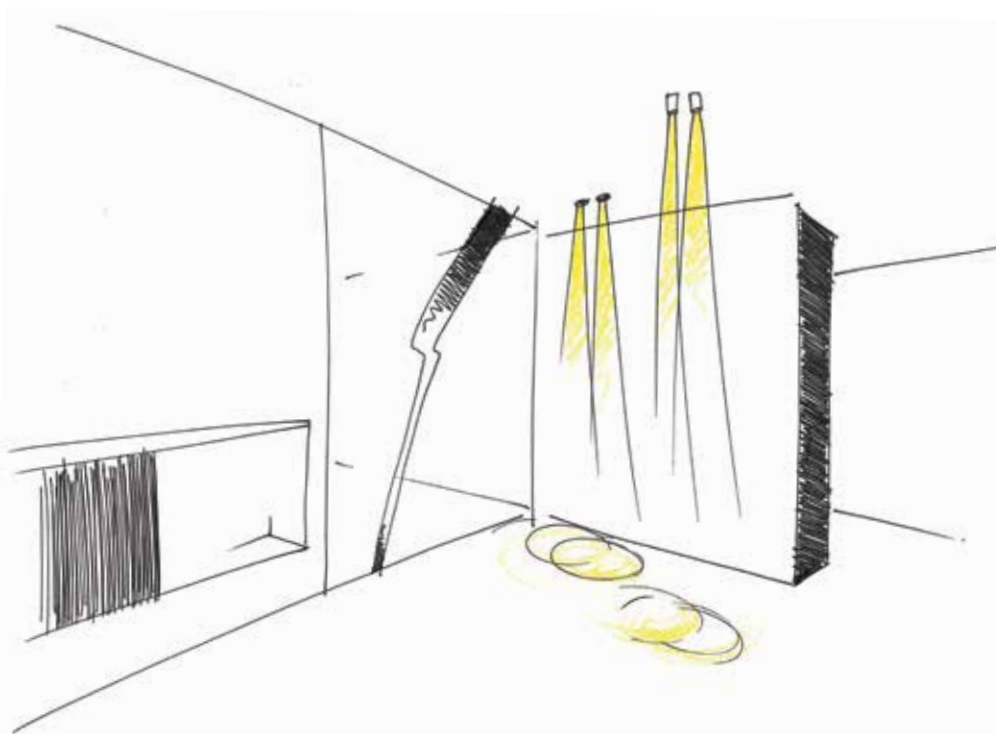

Mini Diro

Miniaturisation

The **Mini Diro** range embodies our ongoing quest towards miniaturisation of luminaires. This unobtrusive and extremely petite downlighter strikes a perfect balance between size and luminous flux, resulting in clean sightlines and minimal appearance. The Mini Diro is the ideal solution for projects wherever the luminaire design is not supposed to dominate the interior design.

Full focus on the light instead of the luminaire

Clean sightlines and minimal appearance

Trimless or trim finish

Multiple application and installation options

Mini Diko Trimmer

This 25mm diameter pinhole luminaire with trimless finishing vanishes in its surroundings. The deep recessed positioning of the led guarantees minimal glare.

Mini Diko R/S

Round or square luminaire with minimal appearance, available in black or white finish.

Mini Diro.

A compact tube that
can be completely in
or out of the ceiling.

The minimal appearance of the **Mini Diro** range can be complemented with the **Flac** suspension. An extremely flat white disk with an opening in the middle from which the light emanates in a 15° beam. On the top of the disk a LED cluster provides a powerful up-lighting effect.