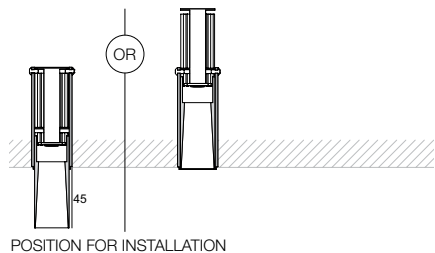

Full focus on the light instead of the luminaire

Clean sightlines and minimal appearance

Trimless or trim finish

Multiple application and installation options

Mini Diko Trimmer

This 25mm diameter pinhole luminaire with trimless finishing vanishes in its surroundings. The deep recessed positioning of the led guarantees minimal glare.

Mini Diko R/S

Round or square luminaire with minimal appearance, available in black or white finish.

Mini Diro.

A compact tube that
can be completely in
or out of the ceiling.

The minimal appearance of the **Mini Diro** range can be complemented with the **Flac** suspension. An extremely flat white disk with an opening in the middle from which the light emanates in a 15° beam. On the top of the disk a LED cluster provides a powerful up-lighting effect.