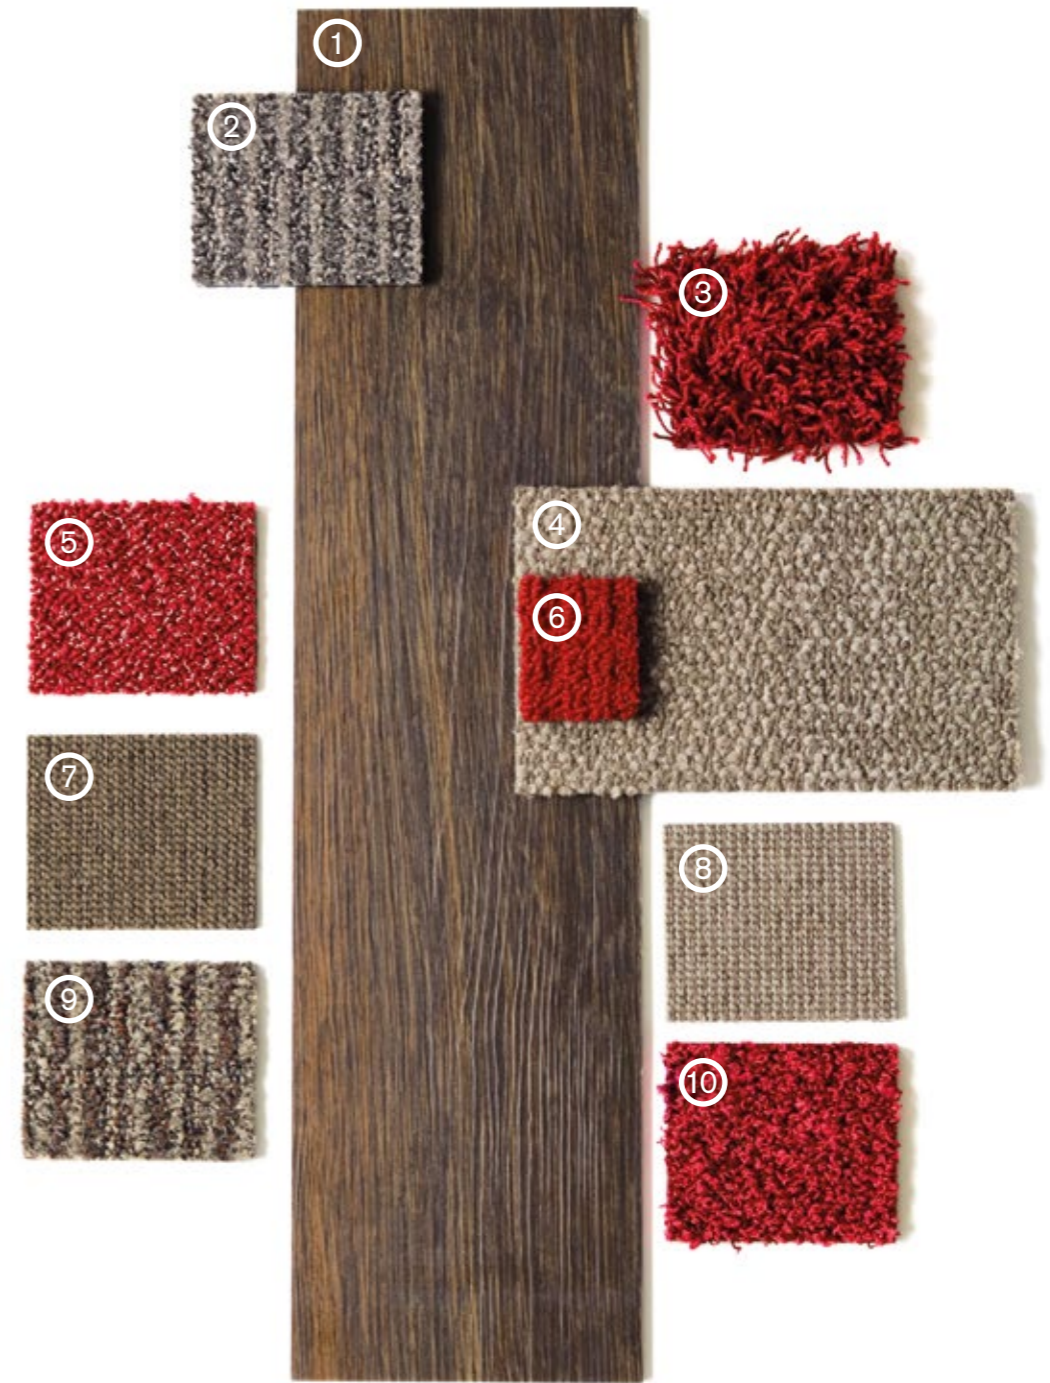

1. Natural Woodgrains - Beech 2. On Line - Mushroom 3. Off Line - Mushroom/Mustard 4. UR101 - Sage/Moss
5. WW865 - Dale Warp 6. HN830 - Pistachio 7. On Line - Mustard 8. Infuse - Barley/Truffle 9. UR103 - Moss