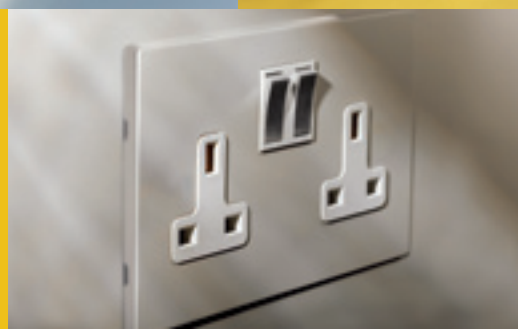

Horizon Square Corners