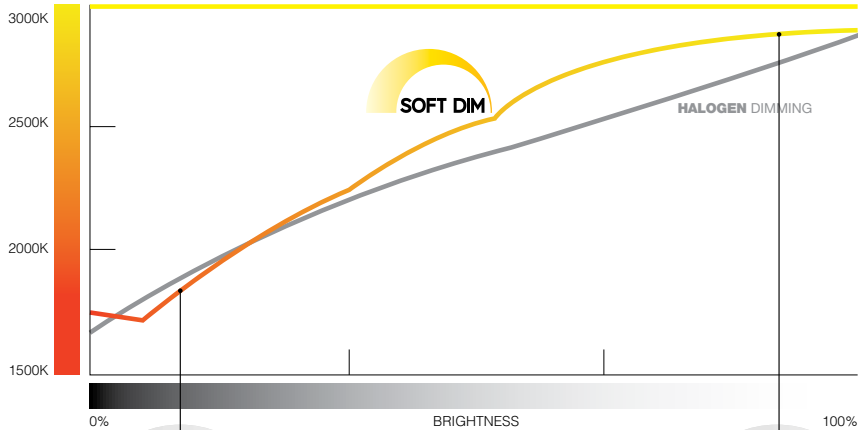

led DIMMING