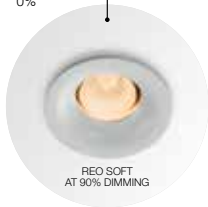

led DIMMING