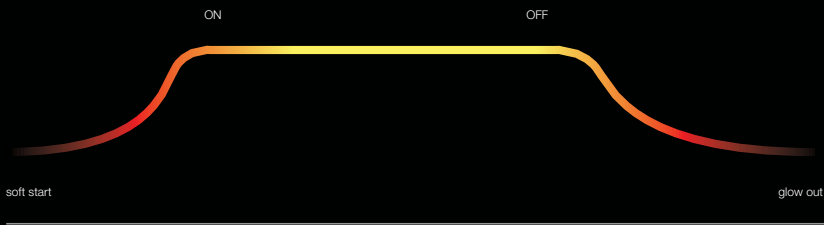

Soft Start

Designed to protect the LED electronics from harsh load on startup. A soft startup reduces the load on input and increases the life of the electronics, while providing a pleasing start.

Glow Out

Turning the **Soft Dim** off will produce a gradual extinguishing of the light source. No harsh cut off or abrupt switch off. This subtle effect is achieved to produce the most natural lighting experience.