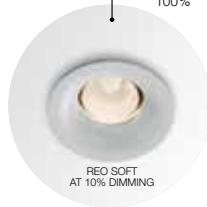

led DIMMING